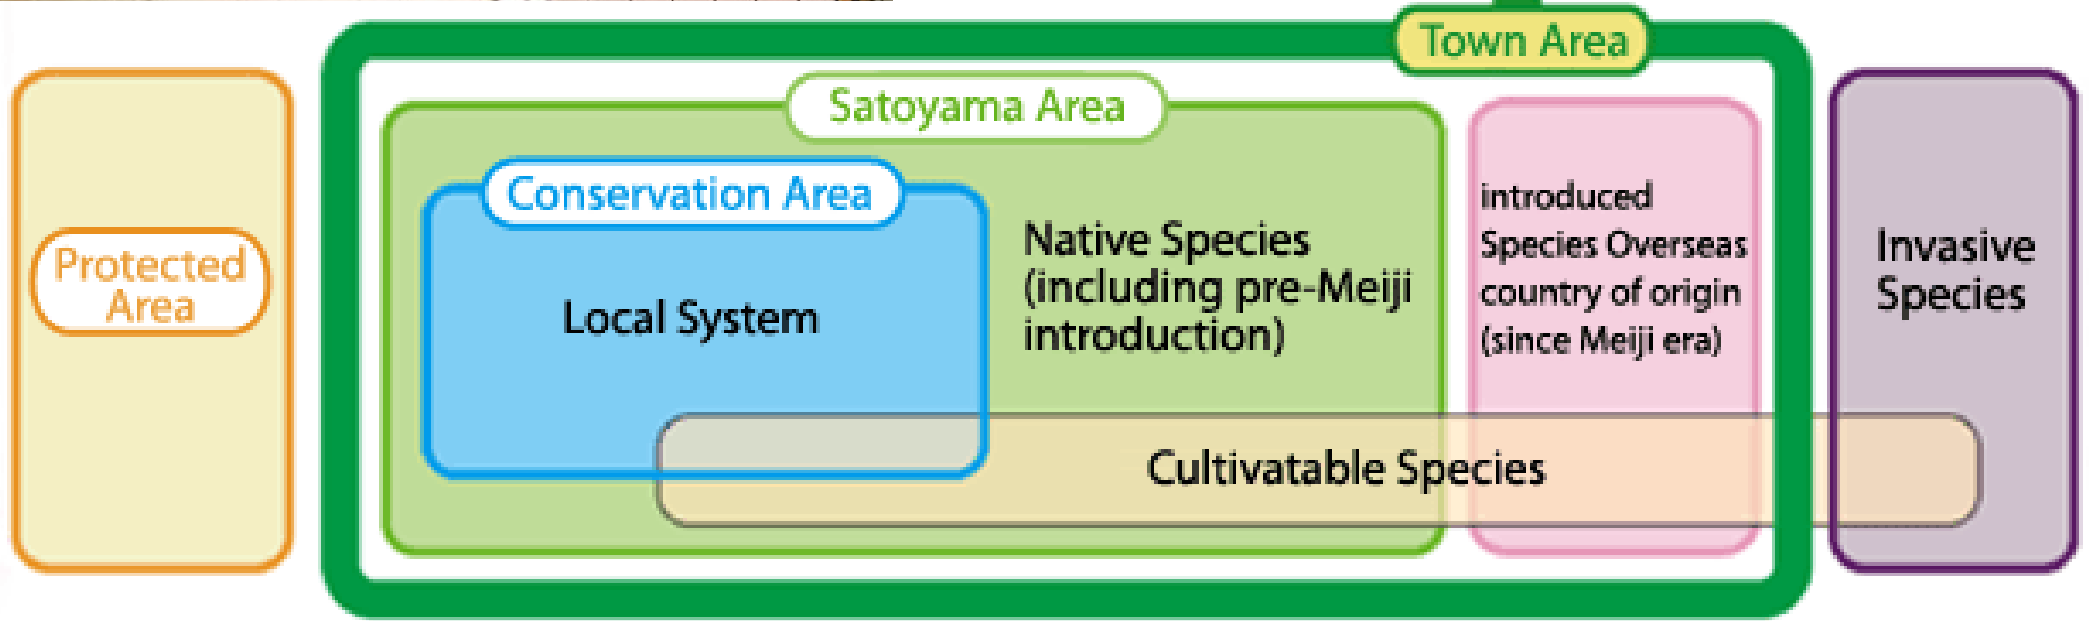

Teigo Iba

- 1691** Opening of the Besshi Copper Mine; permission granted for use of timber from nearby forests.
- 1894** The Large-Scale Reforestation Plan was established. The Besshi mountains were revived through large-scale reforestation.
- 1903** Organization and start of the first private “Operation Plan (Forestry Plan)”
→ Establishment of “Sustainable Forestry” principle

Timber & Building Materials Distribution Business

Logs

Processed timber

Plywood

Chips

Efforts to Biodiversity of midstream

Timber Procurement Philosophy & Policy for sustainable society that is able to develop in harmony with forests

KIKORIN-PLYWOOD

Efforts to Biodiversity of downstream

As a comprehensive greenery planner offers greening plans delivered from the perspectives of biodiversity and

Environmental Greening

Greening Materials

Efforts to Biodiversity of downstream

Harmonic Plants

Happiness Grows from Trees

SUMITOMO FORESTRY

<http://sfc.jp>

Thank you for listening.

Please contact the following address

NAKAI_satoru@star.sfc.co.jp