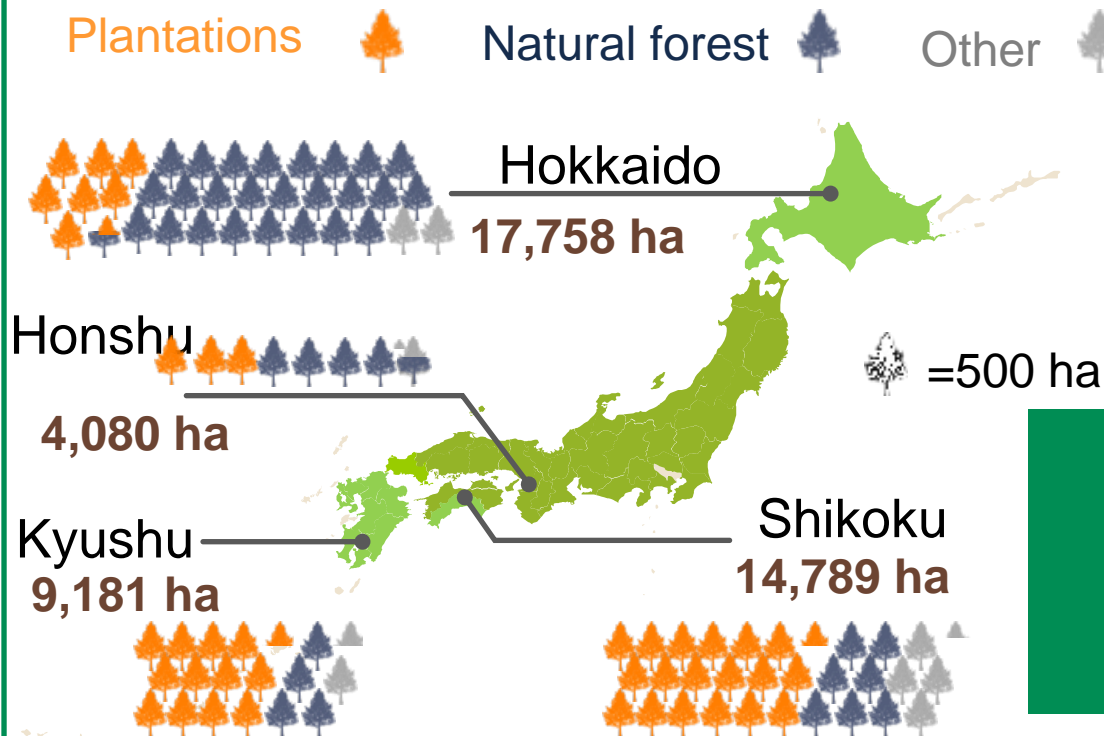

Happiness Grows from Trees

Sumitomo Forestry Group and Biodiversity

Company Name	Sumitomo Forestry Co., Ltd.
Founded/Incorporated	Founded 1691; incorporated 1948
Paid-in Capital	27,672 million yen
Employees	Consolidated: 17,413; unconsolidated: 4,486
Subsidiaries/Affiliates	Subsidiaries 58 (31 overseas); affiliates 17 (14 overseas)
Sales	973 billion yen (fiscal year ended March 2014)

*Sales for each business include intersegment sales.

Large-Scale Reforestation Plan and the Start of Sustainable Forestry

Happiness Grows from Trees

国土報恩

1881: Former smelting worksite

2003: View of reforested smelting worksite

Teigo Iba

- 1691** Opening of the Besshi Copper Mine; permission granted for use of timber from nearby forests.
- 1894** The Large-Scale Reforestation Plan was established. The Besshi mountains were revived through large-scale reforestation.
- 1903** Organization and start of the first private “Operation Plan (Forestry Plan)”
→ Establishment of “Sustainable Forestry” principle

Sumitomo Forestry Group efforts to Biodiversity

The Sumitomo Forestry Group Declaration of Biodiversity and Biodiversity Long-term Targets

Efforts to Biodiversity of upstream

Company-owned forests in Japan
As of April 1, 2014
45,808 ha