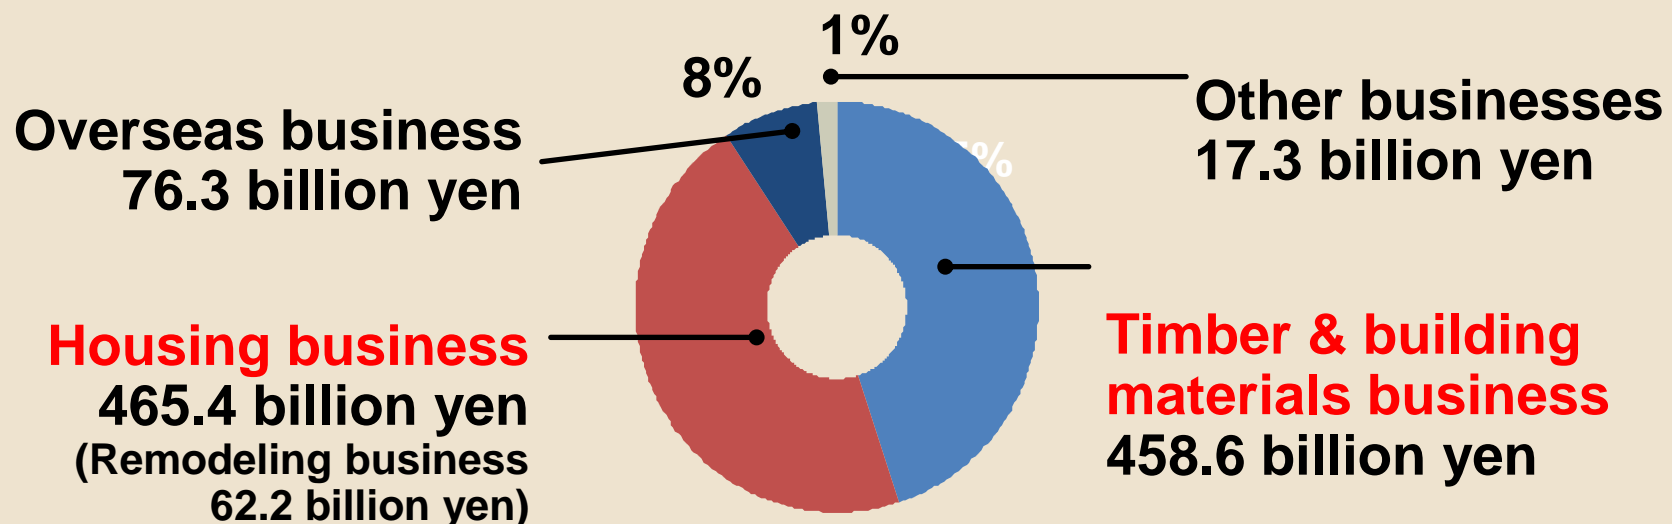

Company Name	Sumitomo Forestry Co., Ltd.
Founded/Incorporated	Founded 1691; incorporated 1948
Paid-in Capital	27,672 million yen
Employees	Consolidated: 17,413; unconsolidated: 4,486
Subsidiaries/Affiliates	Subsidiaries 58 (31 overseas); affiliates 17 (14 overseas)
Sales	973 billion yen (fiscal year ended March 2014)

*Sales for each business include intersegment sales.