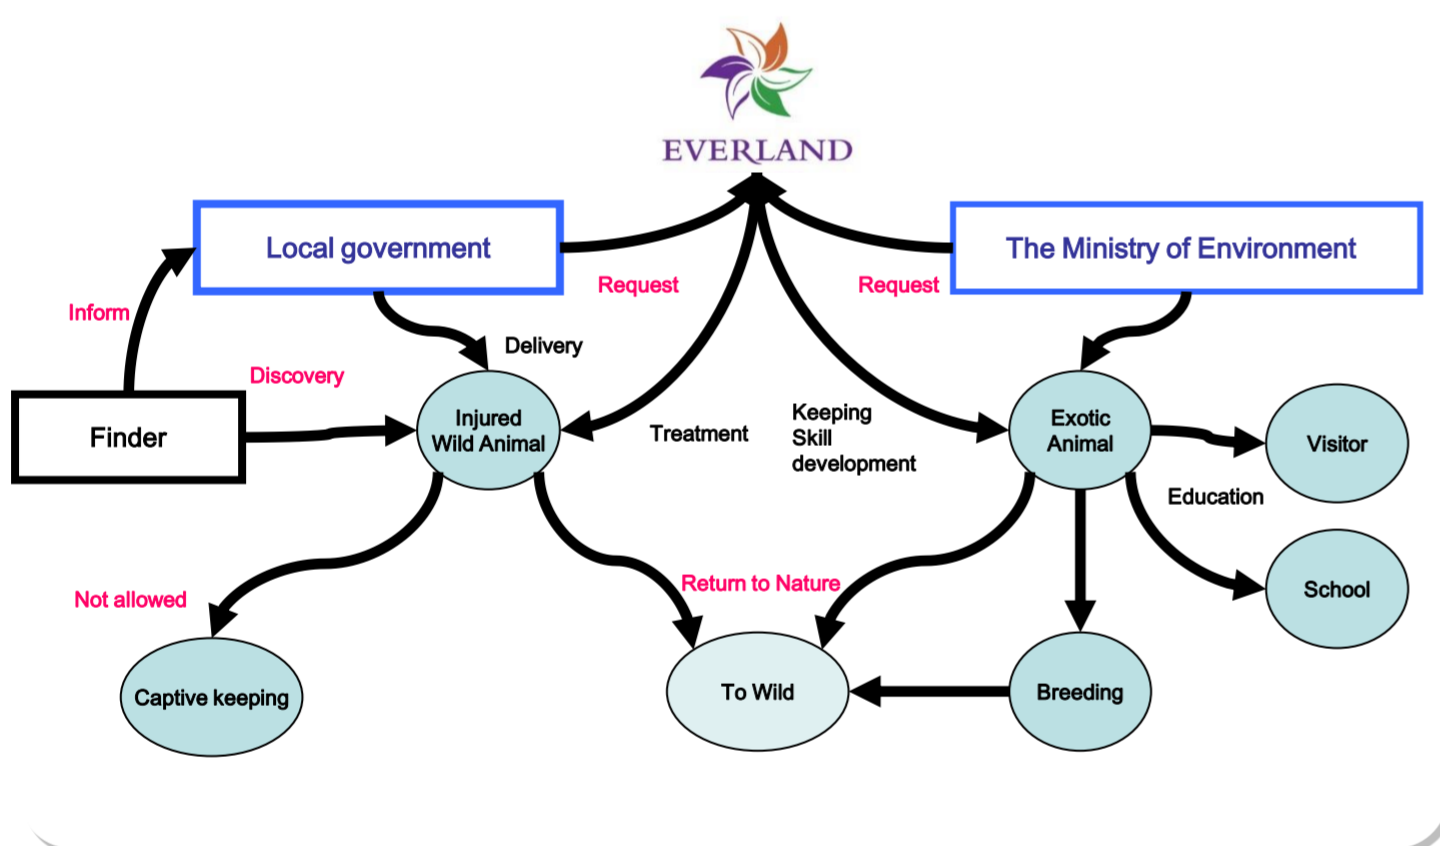

EVERLAND ZOOLOGICAL GARDENS 「ZOO-TOPIA」

EVERLAND ZOO has been implanting the love for animals in both children and adults for almost 40 years since it opened in April 1976, and is now developing to become a 21st century nature and ecological theme park zoo. The word 'ZOO-TOPIA' is a combination of Zoological and Utopia, which mirrors the picture of the zoo of the future, which is what EVERLAND ZOO is pursuing, where animals and people can live happily together.

Biodiversity : What we have done and will do continuously be doing?

- **Goral release back into wild**
- **Injured animal caring**
- **Flamingo, Ibis, Golden Monkey breeding**
- **Children education
  Zoo-topia Kids Club**
- **Public education by media**

What are some future activities?