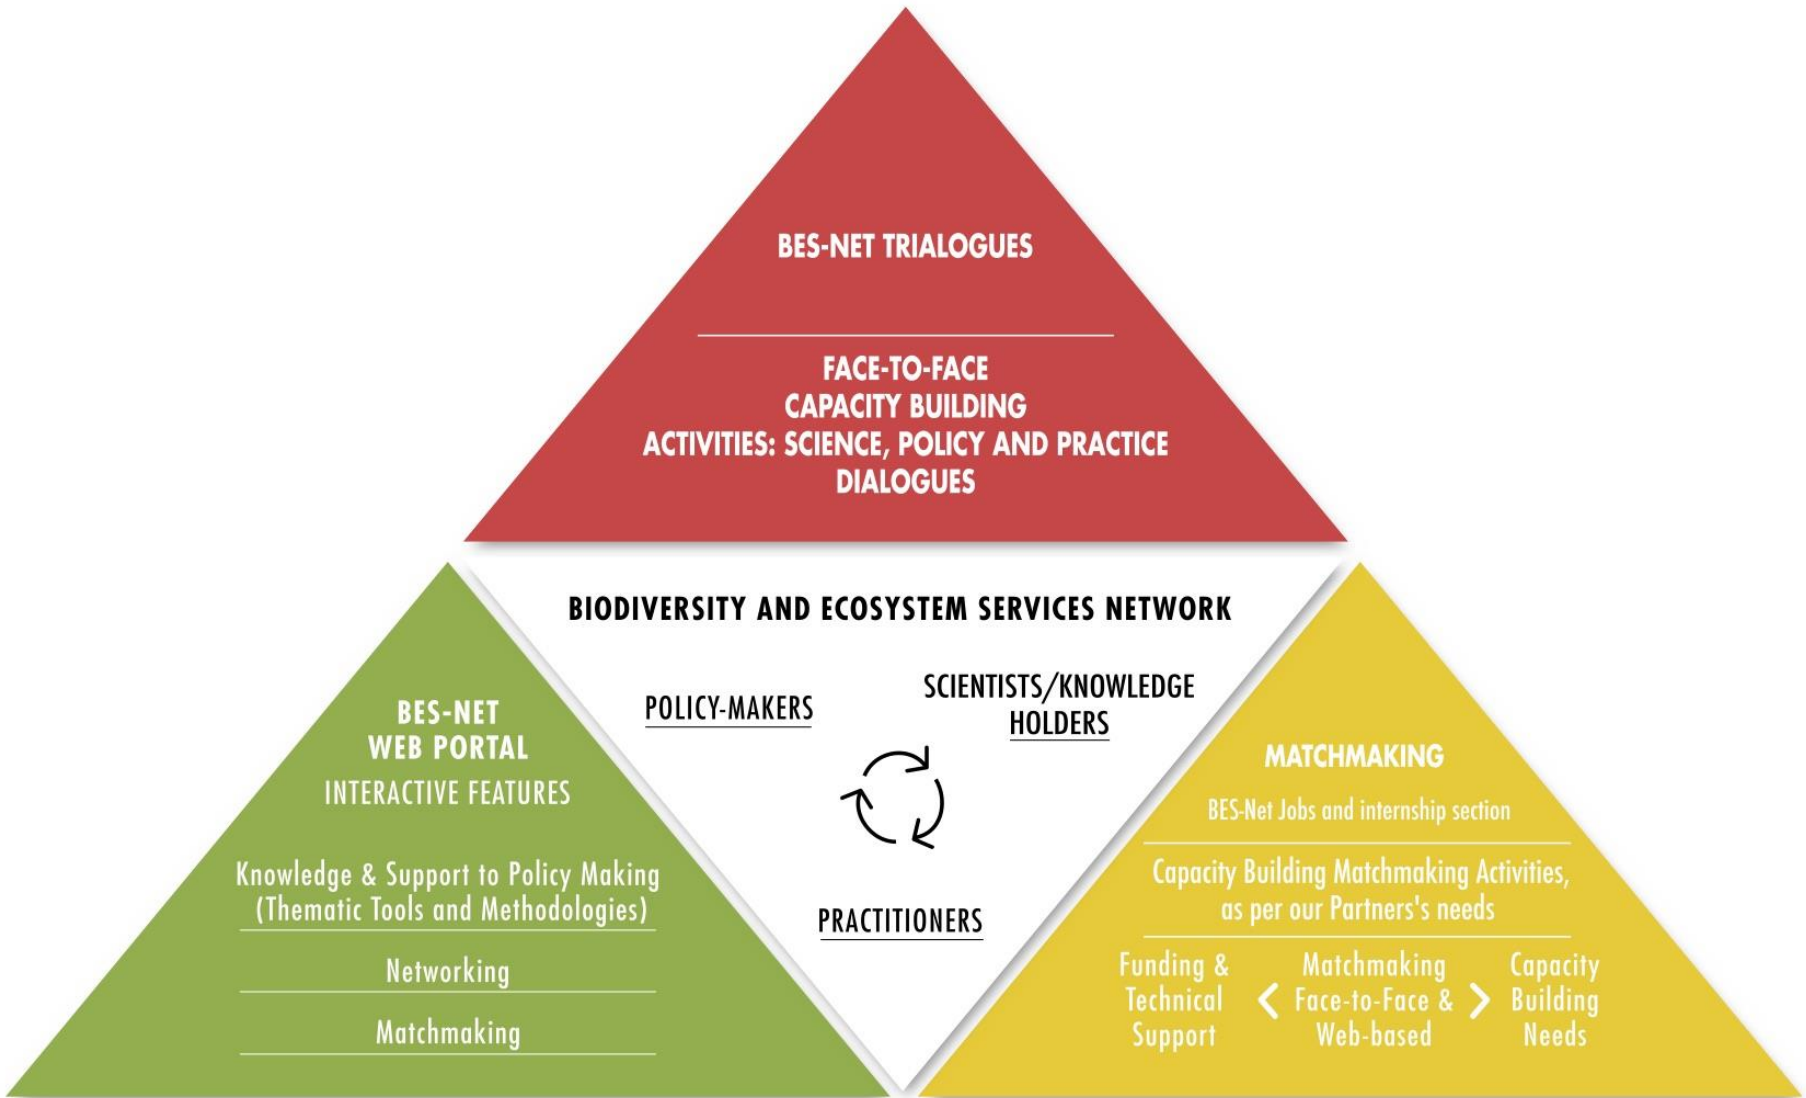

Supported by:

based on a decision of the German Bundestag

SwedBio
A programme at Stockholm Resilience Centre

- Un réseau de réseaux de partage des capacités géré par le PNUD: **85 organisations**
- Favorise le dialogue entre politique, science et pratique pour une gestion plus efficace de la biodiversité et des écosystèmes, contribuant ainsi au bien-être humain et au développement durable.
- Repose sur des réseaux et des activités existantes
- Répond aux besoins en termes de renforcement des capacités identifiés par IPBES, CBD & UNDP et ses Partenaires
- **Financement: IKI BMUB, NEA et SwedBio**

Supported by:

Federal Ministry
for the Environment, Nature Conservation,
Building and Nuclear Safety

based on a decision of the German Bundestag

SwedBio

A programme at Stockholm Resilience Centre

LAND DEGRADATION AND RESTORATION **ECOSYSTEM-BASED ADAPTATION** **BIODIVERSITY FINANCE** **INDIGENOUS AND LOCAL KNOWLEDGE** **SCENARIO ANALYSIS AND MODELLING** **POLLINATION, POLLINATORS & FOOD PRODUCTION**

Thematic Areas

- Biodiversity Finance
- Ecosystem-based Adaptation
- Indigenous and Local Knowledge in Biodiversity and Ecosystem Services
- Land Degradation and Restoration
- Pollination, Pollinators and Food Production

Thematic Areas

Use this one-stop-shop for online learning and networking on a variety of biodiversity and ecosystem services themes. Browse and share information, connect with experts, commission policy briefs and access knowledge that helps answer your specific questions.